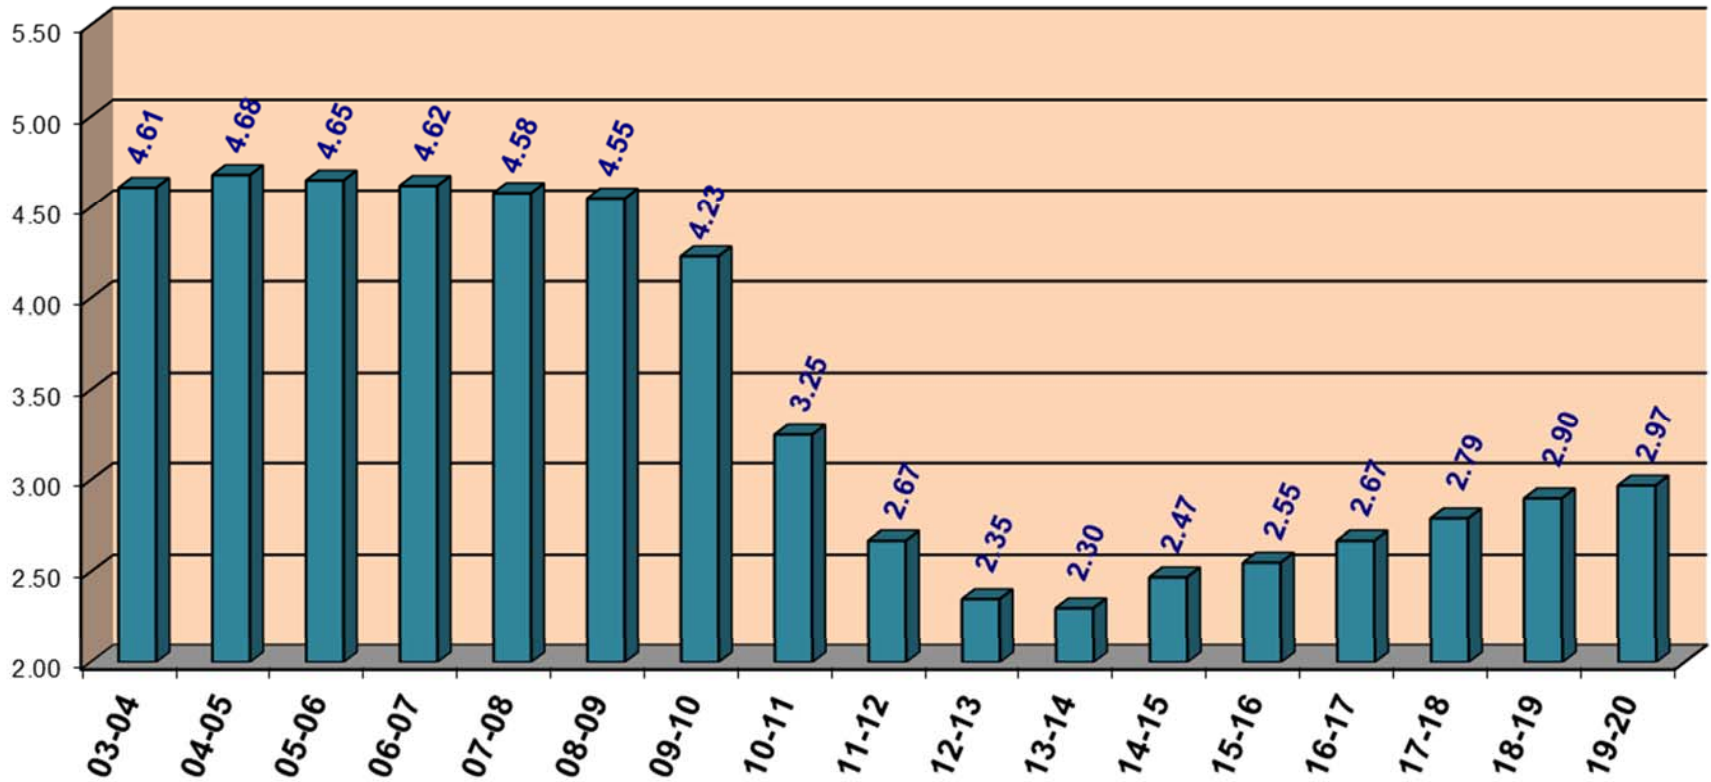

## PERCENTAGE INCREASES - TEACHER CONTRACT SETTLEMENTS Regardless of Settlement Date

Source: New Jersey School Boards Association  
Updated: JULY 2018

© New Jersey School Boards Association

413 West State Street, Trenton, New Jersey 08618